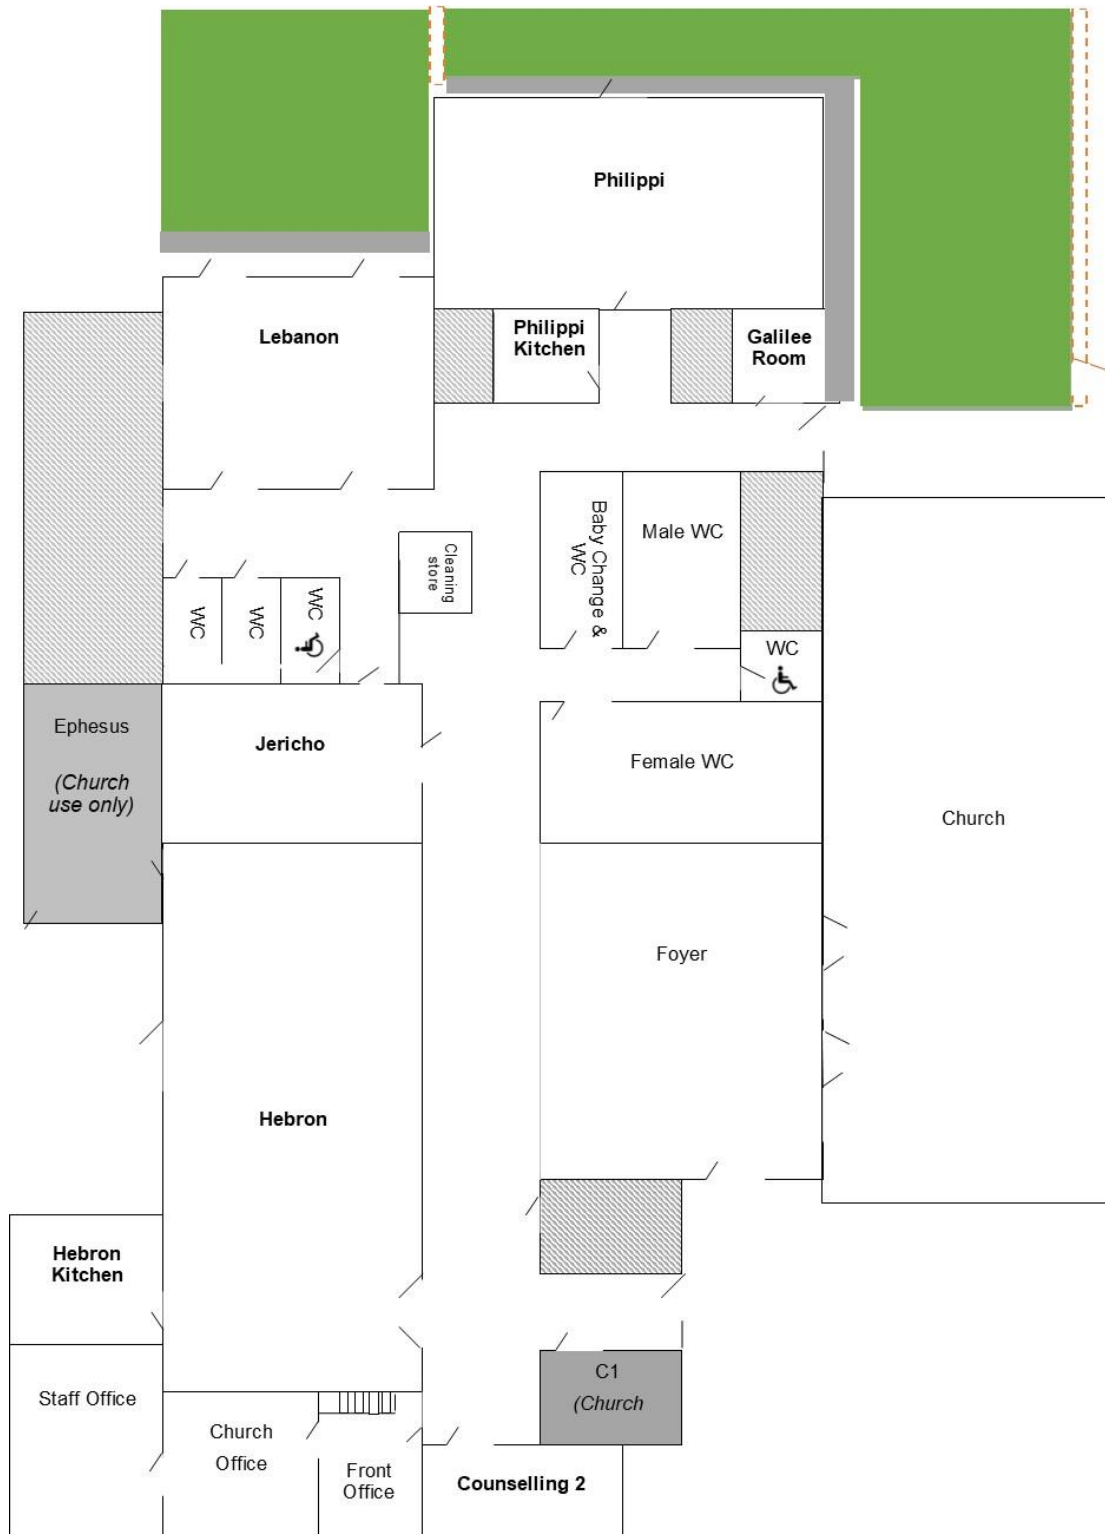

www.christchurchpurley.org.uk

Registered charity number 1133205

Room details

Hebron 18m x 9m	Seats max. 170 Plastic stacking chairs Gopak tables Hard floor Fully refurbished kitchen
Jericho 8m x 5m	Seats max. 30 Comfortable folding chairs Gopak tables Carpeted Refreshment facilities Flat screen TV
Philippi 11m x 6.8m	Seats max. 70 Comfortable folding chairs Gopak tables Carpeted Kitchen Projector & speakers Garden access
Lebanon 9m x 6.5m	Seats max. 40 Comfortable folding chairs Gopak tables Carpeted Kitchenette Garden access Room divide available
Galilee & C2	Seats max. 4 Armchairs Carpeted Suitable for counselling