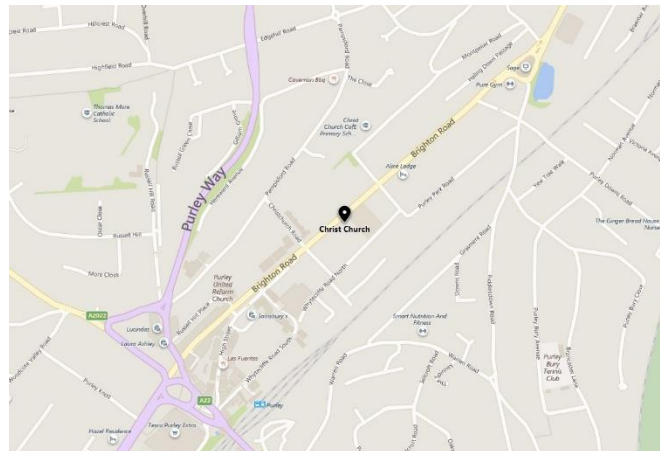

Pricing 2023

Monday - Friday	8am – 1pm or 1pm – 6pm	6pm – 11pm
Hebron	£89	£94*
Hebron	-	* Friday £240
Jericho	£110	£110
Lebanon	£124	£124
Philippi	£138	£138 **
Philippi	-	**Friday £180

Counselling rooms available contact: Bookings

Saturday	8am – 1pm or 1pm – 6pm	6pm – 11pm <i>At our discretion</i>
Hebron	£210	£240
Jericho	£135	£150
Lebanon	£140	£165
Philippi	£165	£200

Counselling rooms available contact: Bookings

Contact the Office for further details & discount options.

CHRIST CHURCH

PURLEY

To book a viewing, please contact the Centre Lettings Administrator:

020 8763 8791

bookings@christchurchpurley.org.uk

*The office is open 9.30am – 12.30pm
Monday to Friday.*

Times of Hire

Monday – Saturday 8.00am – 11.00pm
Sunday Church use only

Location

Christ Church is located in the Brighton Road, opposite the Rotary Field and Christ Church Primary School CR8 2BN

Venue Hire 2023

Brighton Road, Purley, CR8 2BN

www.christchurchpurley.org.uk

Registered charity number 1133205